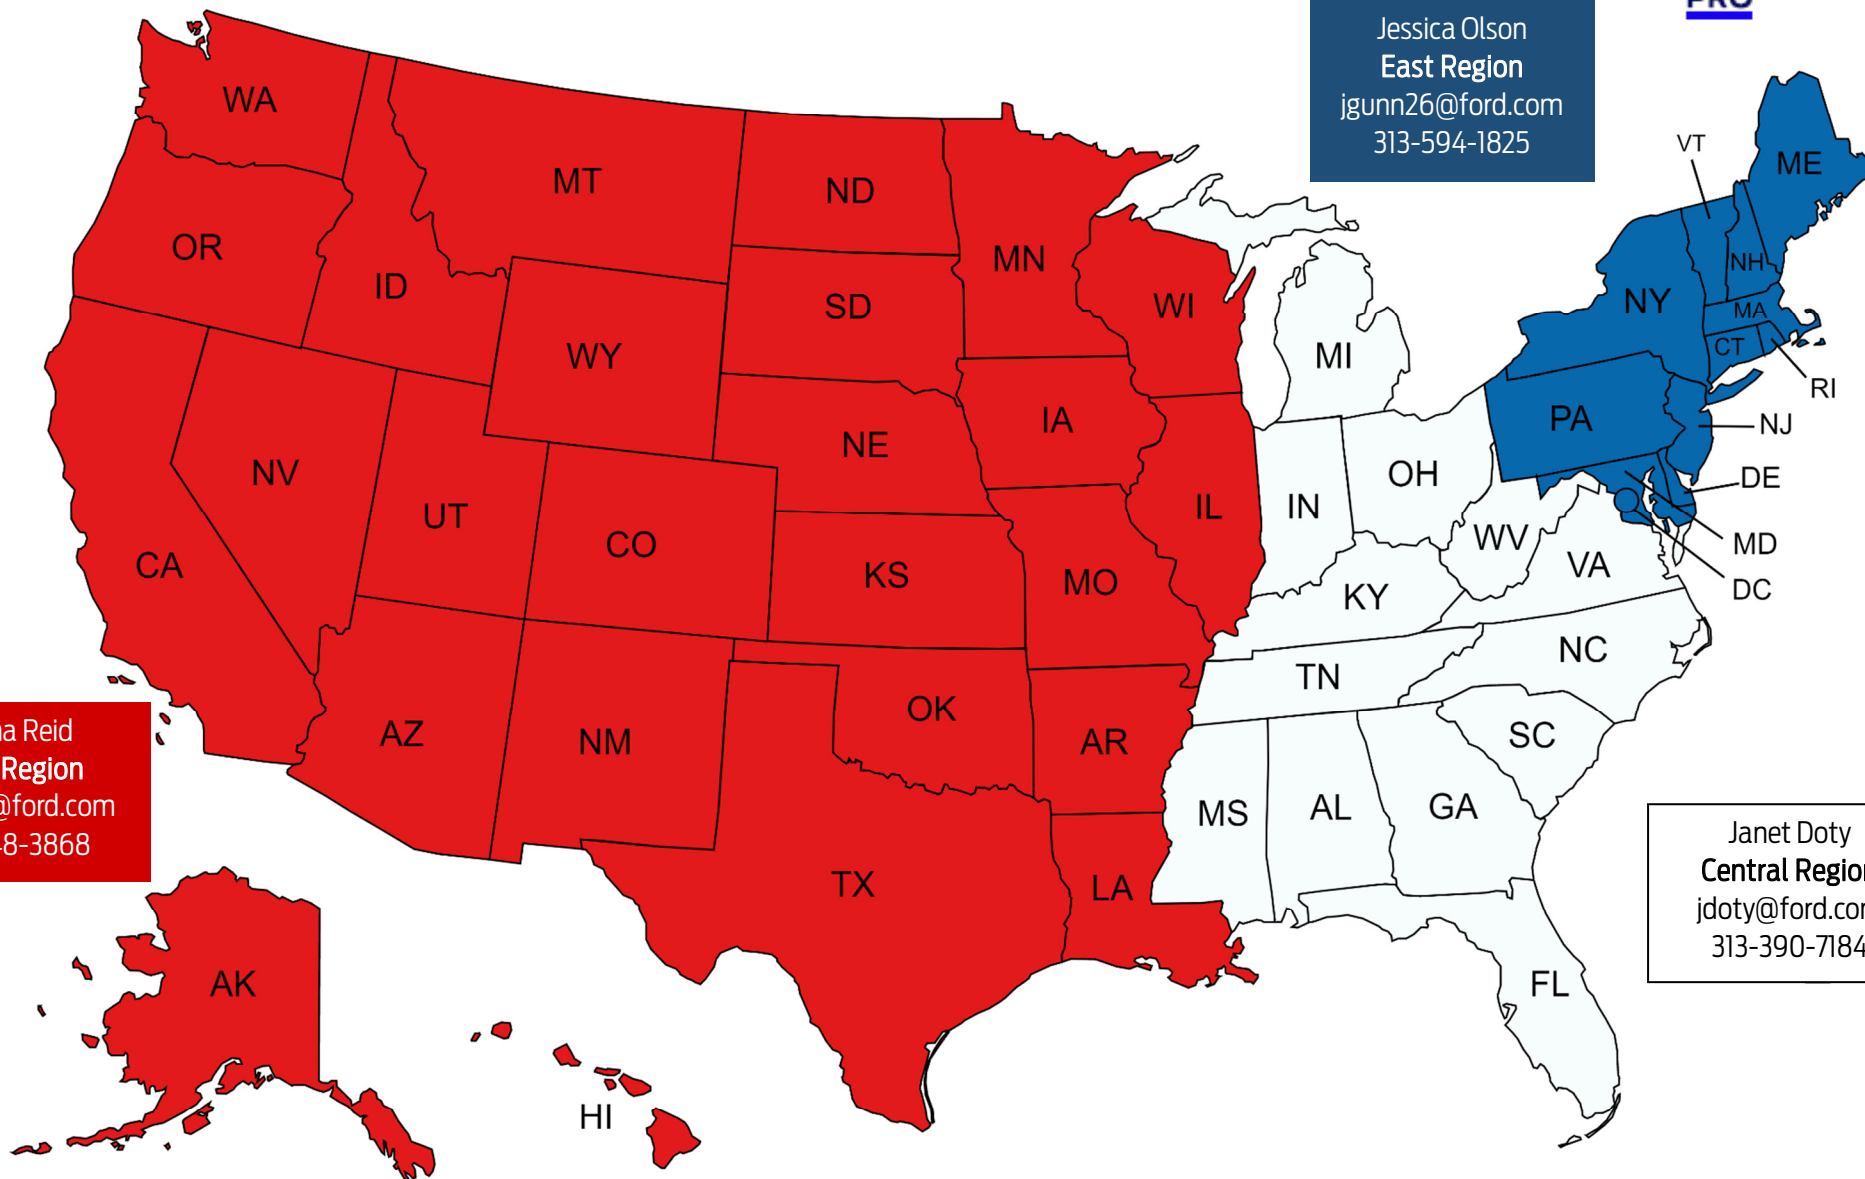

Jessica Olson
East Region
jgunn26@ford.com
313-594-1825

Emma Reid
West Region
ereid26@ford.com
313-248-3868

Janet Doty
Central Region
jdoty@ford.com
313-390-7184

For more information call 1-800-241-4199, and select option 1 to speak with your Ford Pro FinSimple Municipal Finance Regional Marketing Coordinator, or go to: